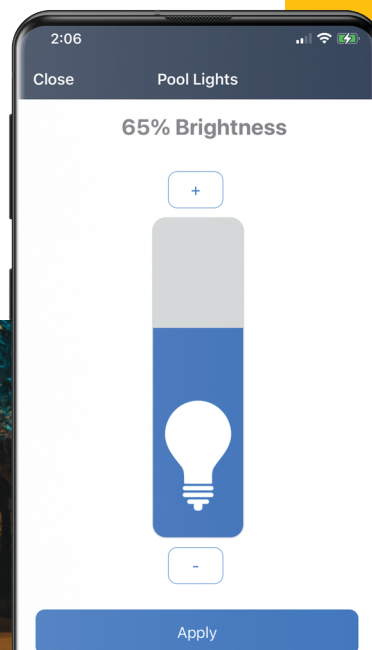

ENDLESS COLORS.

Why be limited to a list of primary colors when a full palette of colors is at your disposal. Whether it's red, blue, coral or chartreuse — Jandy® Infinite WaterColors™ Lights offer unlimited shades to choose from along with ten pre-set colors and five light shows.

COLOR BY NUMBER

Create your own color schemes with zoning technology that enables you to group your lights into four designated zones which can be illuminated by different colors.

MOOD LIGHTING

With Infinite WaterColors you have infinite control of how vibrant your colors shine. Advanced dimming capabilities allow you to tone down the lighting or boost the brightness without sacrificing visibility.

CONVENIENT COLOR CONTROL

Alexa, turn my
spa lights yellow

JUST SAY THE WORD

With a native Amazon® Alexa® skill you can have complete integration with all your smart home devices through Alexa. Make them part of a group or routine or schedule them completely through Alexa.