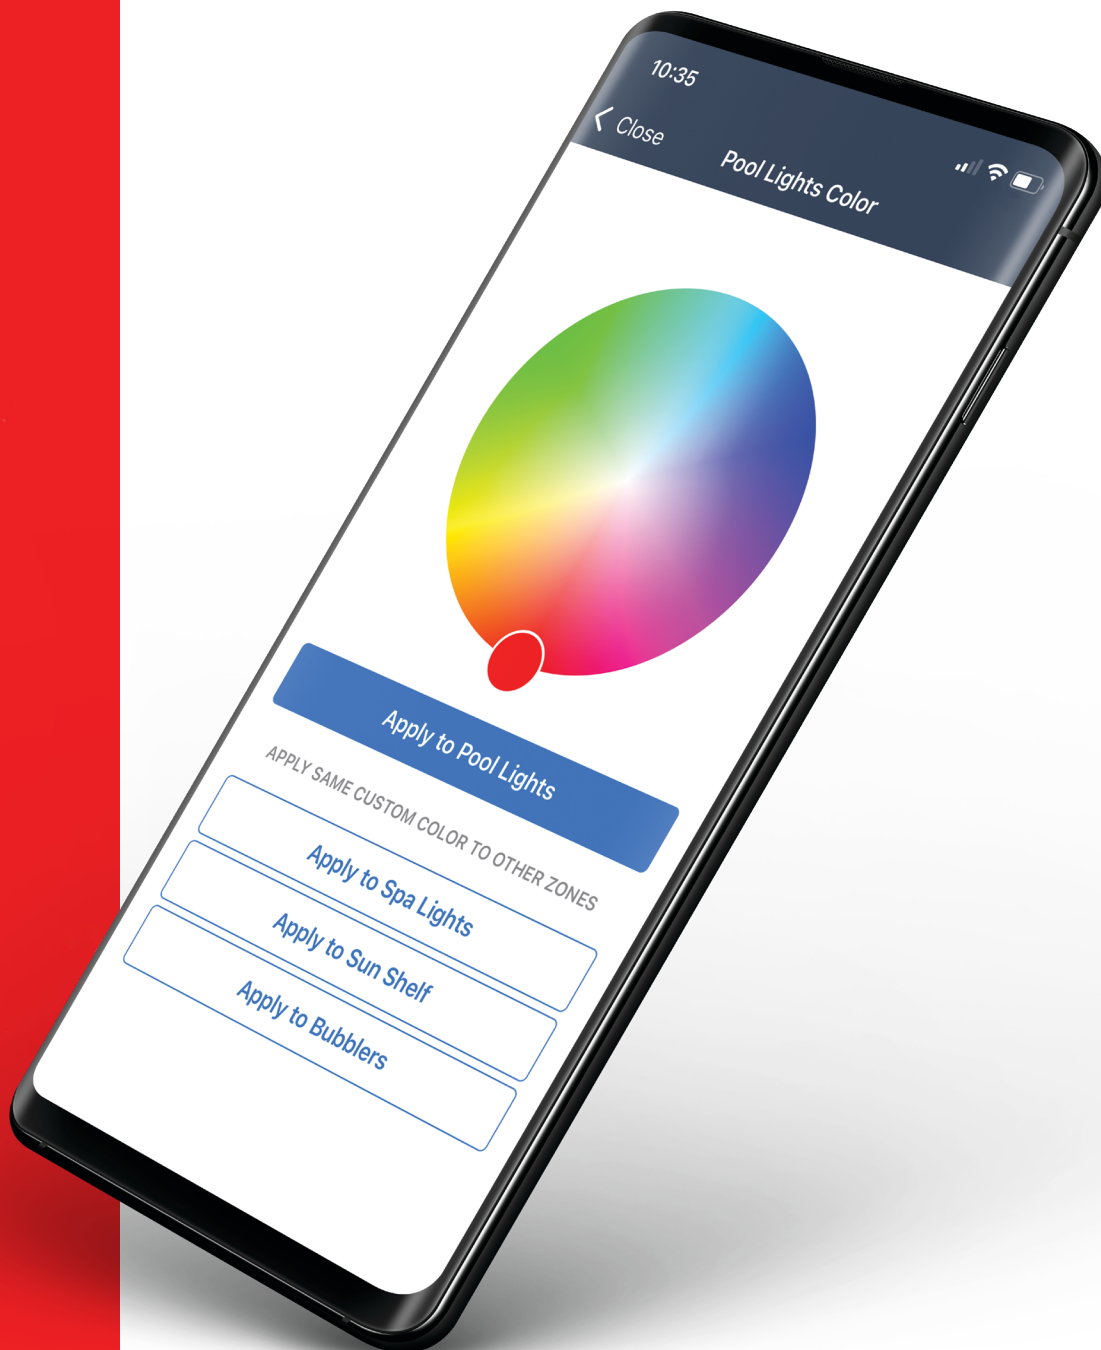

Jandy®

PLAY IN Tangerine

FUN IN Fuchsia

SPLASH IN Sapphire

RELAX IN Lavender

INFINITE WATER COLORS LIGHTS

PICK YOUR PALETTE

Personalize your pool with lighting that reflects your style, your mood, your individuality. Jandy® Infinite WaterColors™ Lights offer endless color options— because pre-set color selections shouldn't hold you back when creating the perfect ambiance for your pool.

ENDLESS COLORS.

Why be limited to a list of primary colors when a full palette of colors is at your disposal. Whether it's red, blue, coral or chartreuse — Jandy® Infinite WaterColors™ Lights offer unlimited shades to choose from along with ten pre-set colors and five light shows.