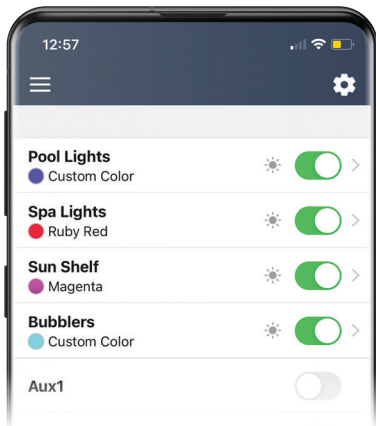

Jandy®

PLAY IN Tangerine

FUN IN Fuchsia

SPLASH IN Sapphire

RELAX IN Lavender

INFINITE WATER COLORS LIGHTS

PICK YOUR PALETTE

Personalize your pool with lighting that reflects your style, your mood, your individuality. Jandy® Infinite WaterColors™ Lights offer endless color options— because pre-set color selections shouldn't hold you back when creating the perfect ambiance for your pool.

ENDLESS COLORS.

Why be limited to a list of primary colors when a full palette of colors is at your disposal. Whether it's red, blue, coral or chartreuse — Jandy® Infinite WaterColors™ Lights offer unlimited shades to choose from along with ten pre-set colors and five light shows.

COLOR BY NUMBER

Create your own color schemes with zoning technology that enables you to group your lights into four designated zones which can be illuminated by different colors.

MOOD LIGHTING

With Infinite WaterColors you have infinite control of how vibrant your colors shine. Advanced dimming capabilities allow you to tone down the lighting or boost the brightness without sacrificing visibility.

CONVENIENT COLOR CONTROL

Alexa, turn my
spa lights yellow

JUST SAY THE WORD

With a native Amazon® Alexa® skill you can have complete integration with all your smart home devices through Alexa. Make them part of a group or routine or schedule them completely through Alexa.